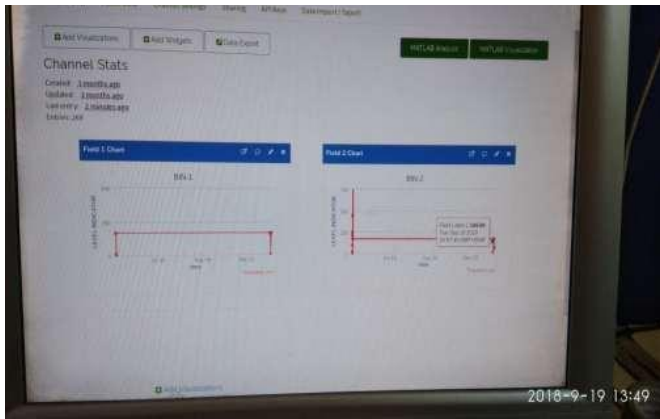

OUTPUT RESULTS

Figure: Intially Smart waste monitoring

Figure: waiting for bins to reach threshold level on LCD display

Figure: bin 1 and bin2 is full and showing its level in cm

Figure: detecting bins level using iot