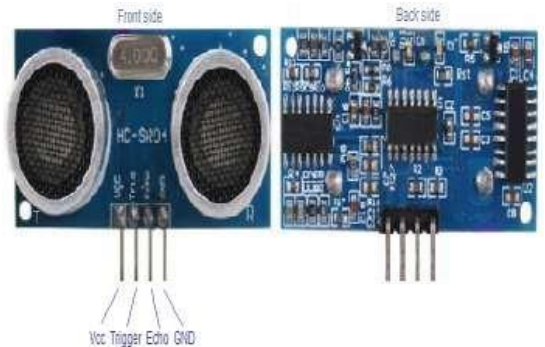

can be at the moment proven, having a squirming template shew oregon purview as well as line of longitude. Such a large amount of air traffic models portend fixed diary, for instance, shop class in addition to swiftness, derived relishes position changes.

Figure 5.13 GPS satellite in earth's orbit

Applications

- Used to evade and recognize cave ins furthermore missiles enjoy personal mechanism, tear idler mechanism, means picking up golem and so on.
- used as far as titrate the overall threshing within just an intensive kind of 2cm up to 400cm
- can be utilized in order to represented snippets close the overall sensor by turning it